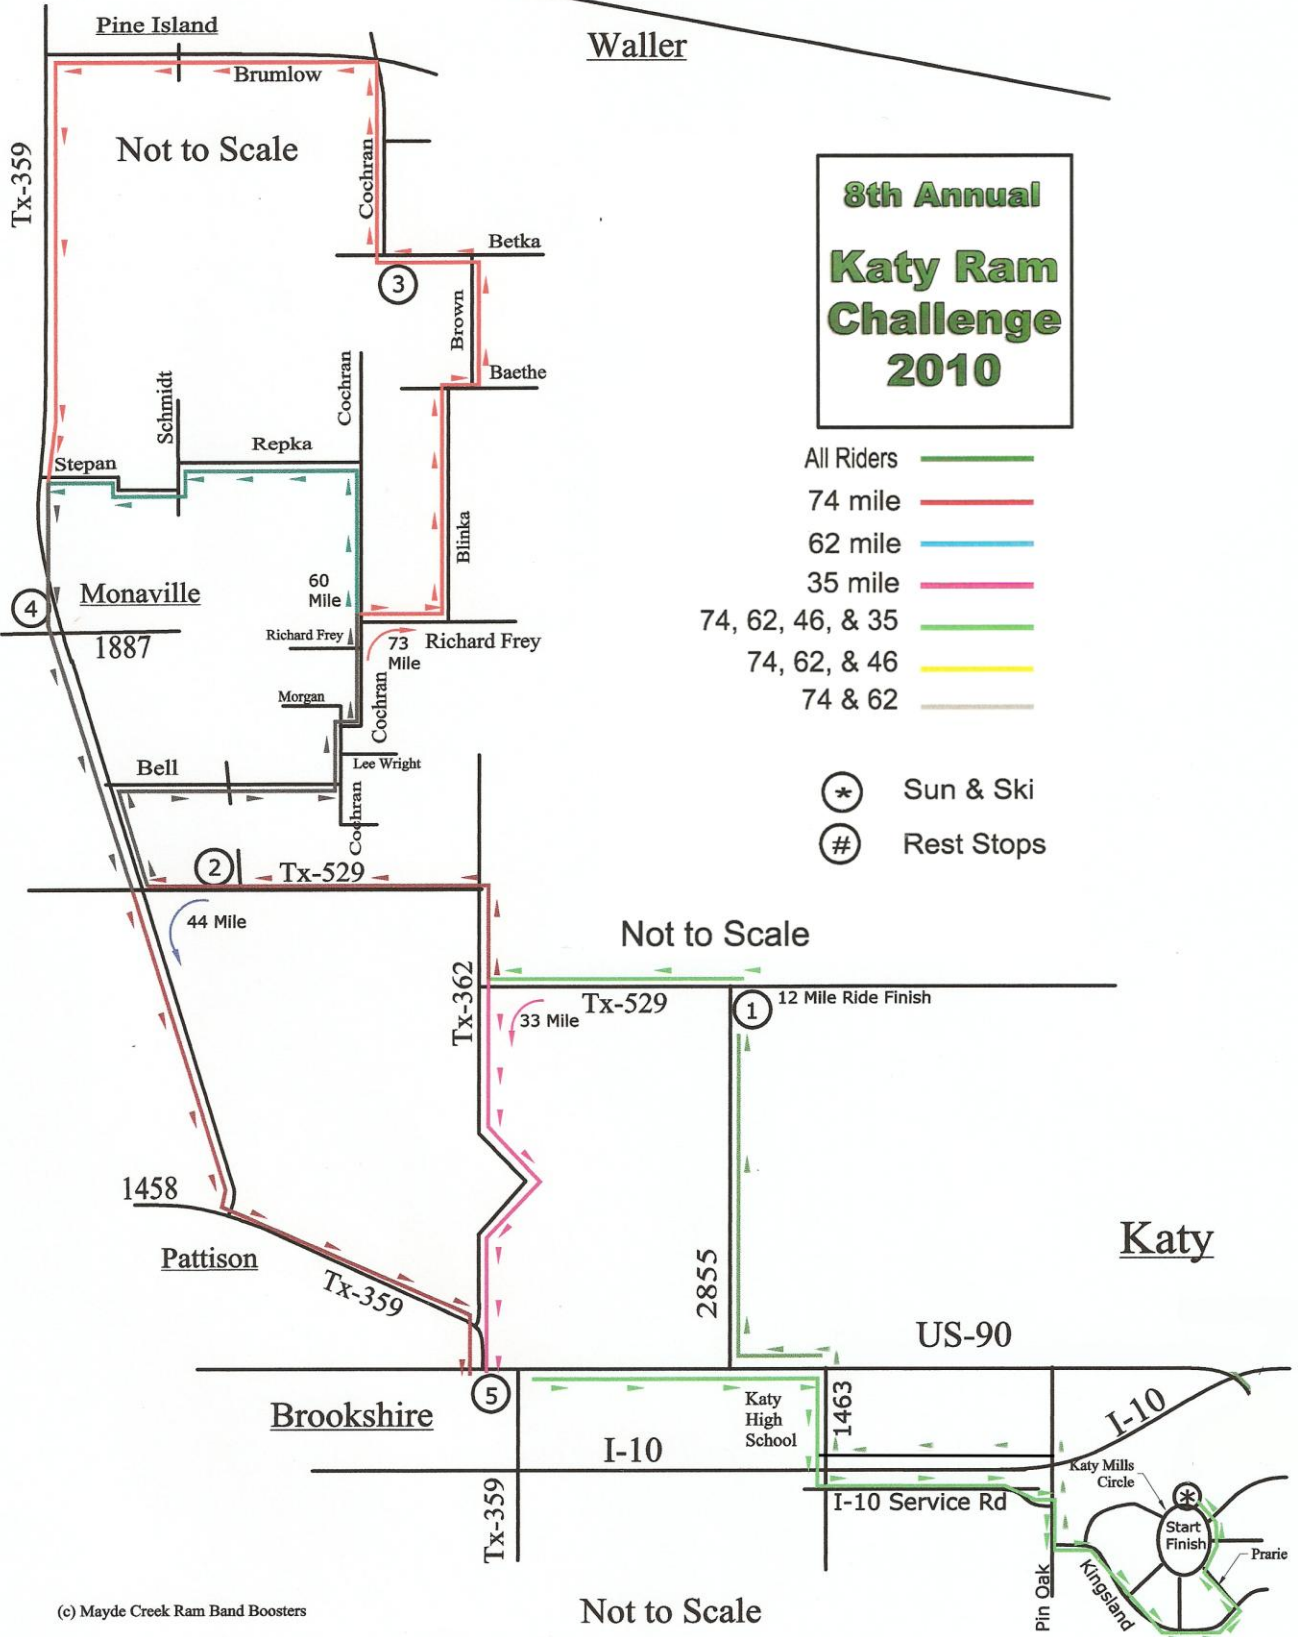

Hempstead

US-290

Waller

**8th Annual  
Katy Ram  
Challenge  
2010**

- All Riders —
- 74 mile —
- 62 mile —
- 35 mile —
- 74, 62, 46, & 35 —
- 74, 62, & 46 —
- 74 & 62 —

- (\*) Sun & Ski
- (#) Rest Stops

(c) Mayde Creek Ram Band Boosters

Not to Scale